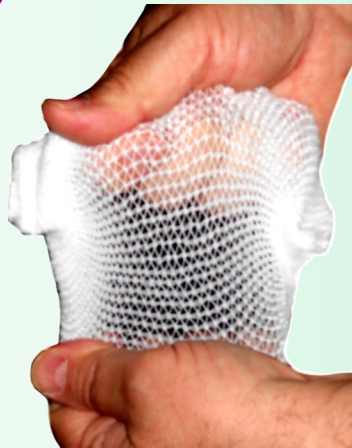

Wing Sling

Remember those big babies born with a broken clavicle? Keep them safe and comfortable with this easy alternative to under shirts and safety pins.

- Soft padded brushed nylon & foam for the back of baby's neck
- Flexible stretch netting to create a sling to protect and cradle the affected arm
- Allows for natural movement while holding in a normal secure position