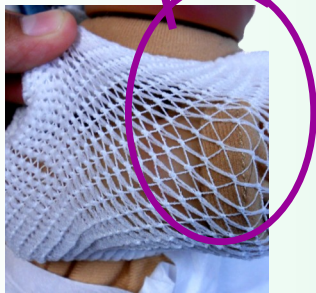

Wing Sling

Remember those big babies born with a broken clavicle? Keep them safe and comfortable with this easy alternative to under shirts and safety pins.

- Soft padded brushed nylon & foam for the back of baby's neck
- Flexible stretch netting to create a sling to protect and cradle the affected arm
- Allows for natural movement while holding in a normal secure position